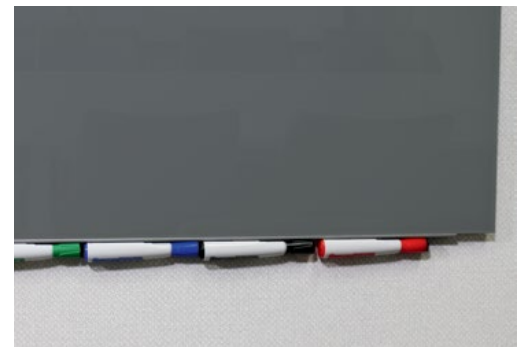

A R I A

Low Profile Glassboards

Function Meets Elegance with Aria

Aria Low Profile Glassboards achieve the look of weightless, floating glass with the absence of visible hanging hardware or stand-offs, allowing the beauty of the glass to complement any décor. Our team of engineers developed a hanging system that promotes security and confidence that the board will not bow, strain, or move from the wall. Available in portrait or landscape formats, Aria will fit any space to optimize brainstorming and collaboration.

Aesthetic

1/4" tempered safety glass with concealed hanging hardware floats just 1/2" off the wall, creating a clean, uncluttered look.

Possibilities

Standard sizes up to 4' x 10', 13 standard colors plus the option to add logos, mount the board in portrait or landscape, or use multiple boards to create a glass wall.

Functional

Available in both magnetic and non-magnetic finishes with square corners, create a clean, easy-to-use canvas for your ideas.

Integrated

Cleating and a steel support bar work together to secure the glassboard to the wall as well as keeping magnetic accessories within reach and the surface clutter free.

Aria Low Profile Glassboards

Statement of Line

Landscape Orientation

Portrait Orientation

Multiple Units for a Glass Wall

Features

- 1/4" thick tempered safety glass
- Non-porous glass surface will not ghost or stain
- Polished pencil edge
- Square corners
- Concealed mounting brackets and anchors included
- Lower steel support bar
- Easy installation template and guide included
- Floats 1/2" off the wall
- 50 year warranty
- Exceeds BIFMA standards