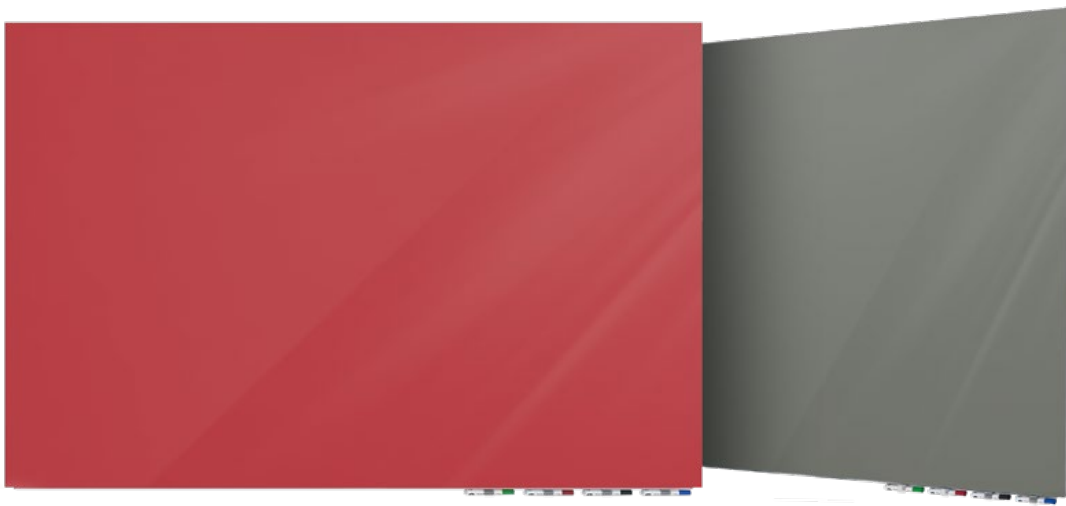

A R I A

Low Profile Glassboards

Function Meets Elegance with Aria

Aria Low Profile Glassboards achieve the look of weightless, floating glass with the absence of visible hanging hardware or stand-offs, allowing the beauty of the glass to complement any décor. Our team of engineers developed a hanging system that promotes security and confidence that the board will not bow, strain, or move from the wall. Available in portrait or landscape formats, Aria will fit any space to optimize brainstorming and collaboration.

Aesthetic

1/4" tempered safety glass with concealed hanging hardware floats just 1/2" off the wall, creating a clean, uncluttered look.

Possibilities

Standard sizes up to 4' x 10', 13 standard colors plus the option to add logos, mount the board in portrait or landscape, or use multiple boards to create a glass wall.

Functional

Available in both magnetic and non-magnetic finishes with square corners, create a clean, easy-to-use canvas for your ideas.

Integrated

Cleating and a steel support bar work together to secure the glassboard to the wall as well as keeping magnetic accessories within reach and the surface clutter free.