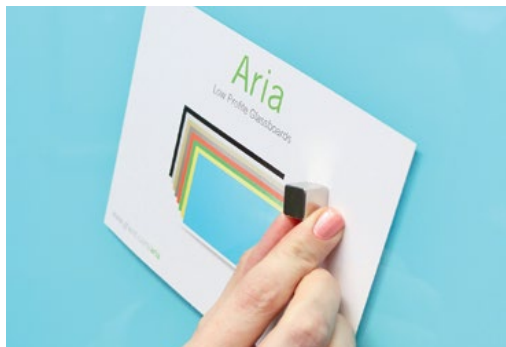

A R I A

Low Profile Glassboards

Function Meets Elegance with Aria

Aria Low Profile Glassboards achieve the look of weightless, floating glass with the absence of visible hanging hardware or stand-offs, allowing the beauty of the glass to complement any décor. Our team of engineers developed a hanging system that promotes security and confidence that the board will not bow, strain, or move from the wall. Available in portrait or landscape formats, Aria will fit any space to optimize brainstorming and collaboration.

Aesthetic

1/4" tempered safety glass with concealed hanging hardware floats just 1/2" off the wall, creating a clean, uncluttered look.

Possibilities

Standard sizes up to 4' x 10', 13 standard colors plus the option to add logos, mount the board in portrait or landscape, or use multiple boards to create a glass wall.

Functional

Available in both magnetic and non-magnetic finishes with square corners, create a clean, easy-to-use canvas for your ideas.

Integrated

Cleating and a steel support bar work together to secure the glassboard to the wall as well as keeping magnetic accessories within reach and the surface clutter free.

Aria Low Profile Glassboards

Statement of Line

Landscape Orientation

Portrait Orientation

Multiple Units for a Glass Wall

Features

- 1/4" thick tempered safety glass
- Non-porous glass surface will not ghost or stain
- Polished pencil edge
- Square corners
- Concealed mounting brackets and anchors included
- Lower steel support bar
- Easy installation template and guide included
- Floats 1/2" off the wall
- 50 year warranty
- Exceeds BIFMA standards