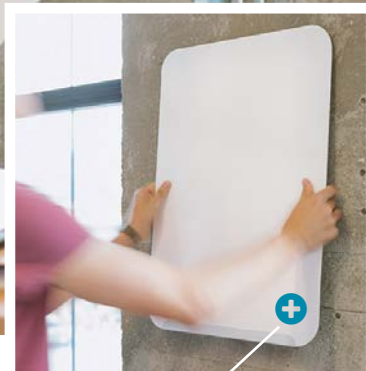

LINK

BOARD

Personal, Portable Dry Erase Board

Powder coated steel – innovative surface

Base doubles as an additional writing surface (2-in-1 board)

Both face and base are magnetic

Portable, removable face
5 degree angle off the wall – ergonomic

Base comes in a variety of corresponding colors

LINK BOARD

Personal spaces need personality. The LINK Board was designed to add color, productivity, and mobility to modern workspaces. LINK Boards are inherently magnetic, ergonomically designed, and portable. Use not only as a writing surface, but as a place to post thoughts, collaborate, and inspire. The LINK Board features a premium dry erase powder coat finish on a beautifully formed steel surface. Take advantage of this one-of-a-kind communication tool and make your personal space, personal.

Size and Color Availability

Item No.	Description	Face Color	Base Color
24" x 18"			
LWB2418BB	LINK Board 24" x 18"	●	●
LWB2418BG	LINK Board 24" x 18"	●	●
LWB2418BW	LINK Board 24" x 18"	○	●
LWB2418GB	LINK Board 24" x 18"	●	●
LWB2418GG	LINK Board 24" x 18"	●	●
LWB2418GW	LINK Board 24" x 18"	○	●
24" x 30"			
LWB2430BB	LINK Board 24" x 30"	●	●
LWB2430BG	LINK Board 24" x 30"	●	●
LWB2430BW	LINK Board 24" x 30"	○	●
LWB2430GB	LINK Board 24" x 30"	●	●
LWB2430GG	LINK Board 24" x 30"	●	●
LWB2430GW	LINK Board 24" x 30"	○	●