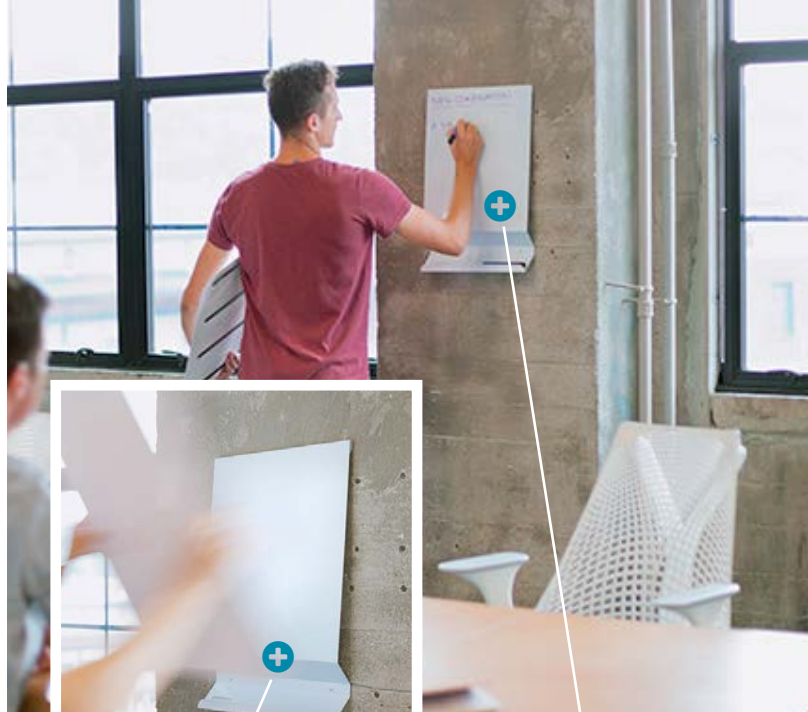

LINK

BOARD

Personal, Portable Dry Erase Board

Powder coated steel – innovative surface

Base doubles as an additional writing surface (2-in-1 board)

Both face and base are magnetic

Portable, removable face
5 degree angle off the wall – ergonomic

Base comes in a variety of corresponding colors

LINK BOARD

Personal spaces need personality. The LINK Board was designed to add color, productivity, and mobility to modern workspaces. LINK Boards are inherently magnetic, ergonomically designed, and portable. Use not only as a writing surface, but as a place to post thoughts, collaborate, and inspire. The LINK Board features a premium dry erase powder coat finish on a beautifully formed steel surface. Take advantage of this one-of-a-kind communication tool and make your personal space, personal.