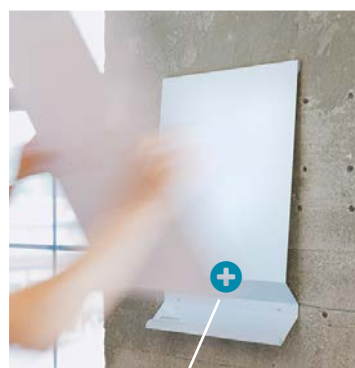

LINK

BOARD

Personal, Portable Dry Erase Board

Powder coated steel – innovative surface

Base doubles as an additional writing surface (2-in-1 board)

Both face and base are magnetic

Portable, removable face
5 degree angle off the wall – ergonomic

Base comes in a variety of corresponding colors

LINK BOARD

Personal spaces need personality. The LINK Board was designed to add color, productivity, and mobility to modern workspaces. LINK Boards are inherently magnetic, ergonomically designed, and portable. Use not only as a writing surface, but as a place to post thoughts, collaborate, and inspire. The LINK Board features a premium dry erase powder coat finish on a beautifully formed steel surface. Take advantage of this one-of-a-kind communication tool and make your personal space, personal.