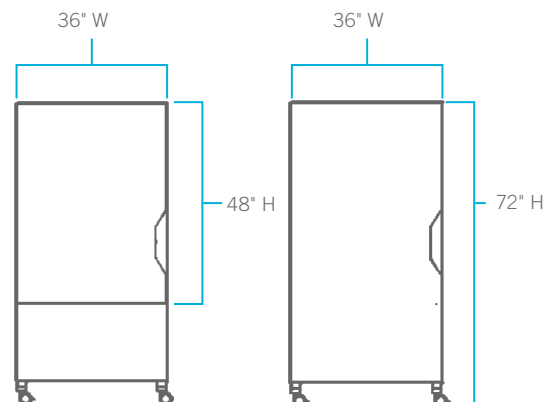

Recessed Handle

Fabric Panel

Stroll Glassboard Dimensions

- Overall dimensions: 72" H x 36" W
- Writing Surface (full glass): 67" H x 36" W
- Writing Surface (partial glass): 48" H x 36" W

STROLL ORDERING

1 Choose Your Style

SIDE ONE	SIDE TWO	ID #
Full Glass	Full Glass	1
3/4 Glass 1/4 Fabric	3/4 Glass 1/4 Fabric	2
Full Glass	3/4 Glass 1/4 Fabric	3
Full Glass	Full Fabric	4

Full Glass

3/4 Glass 1/4 Fabric

Fabric